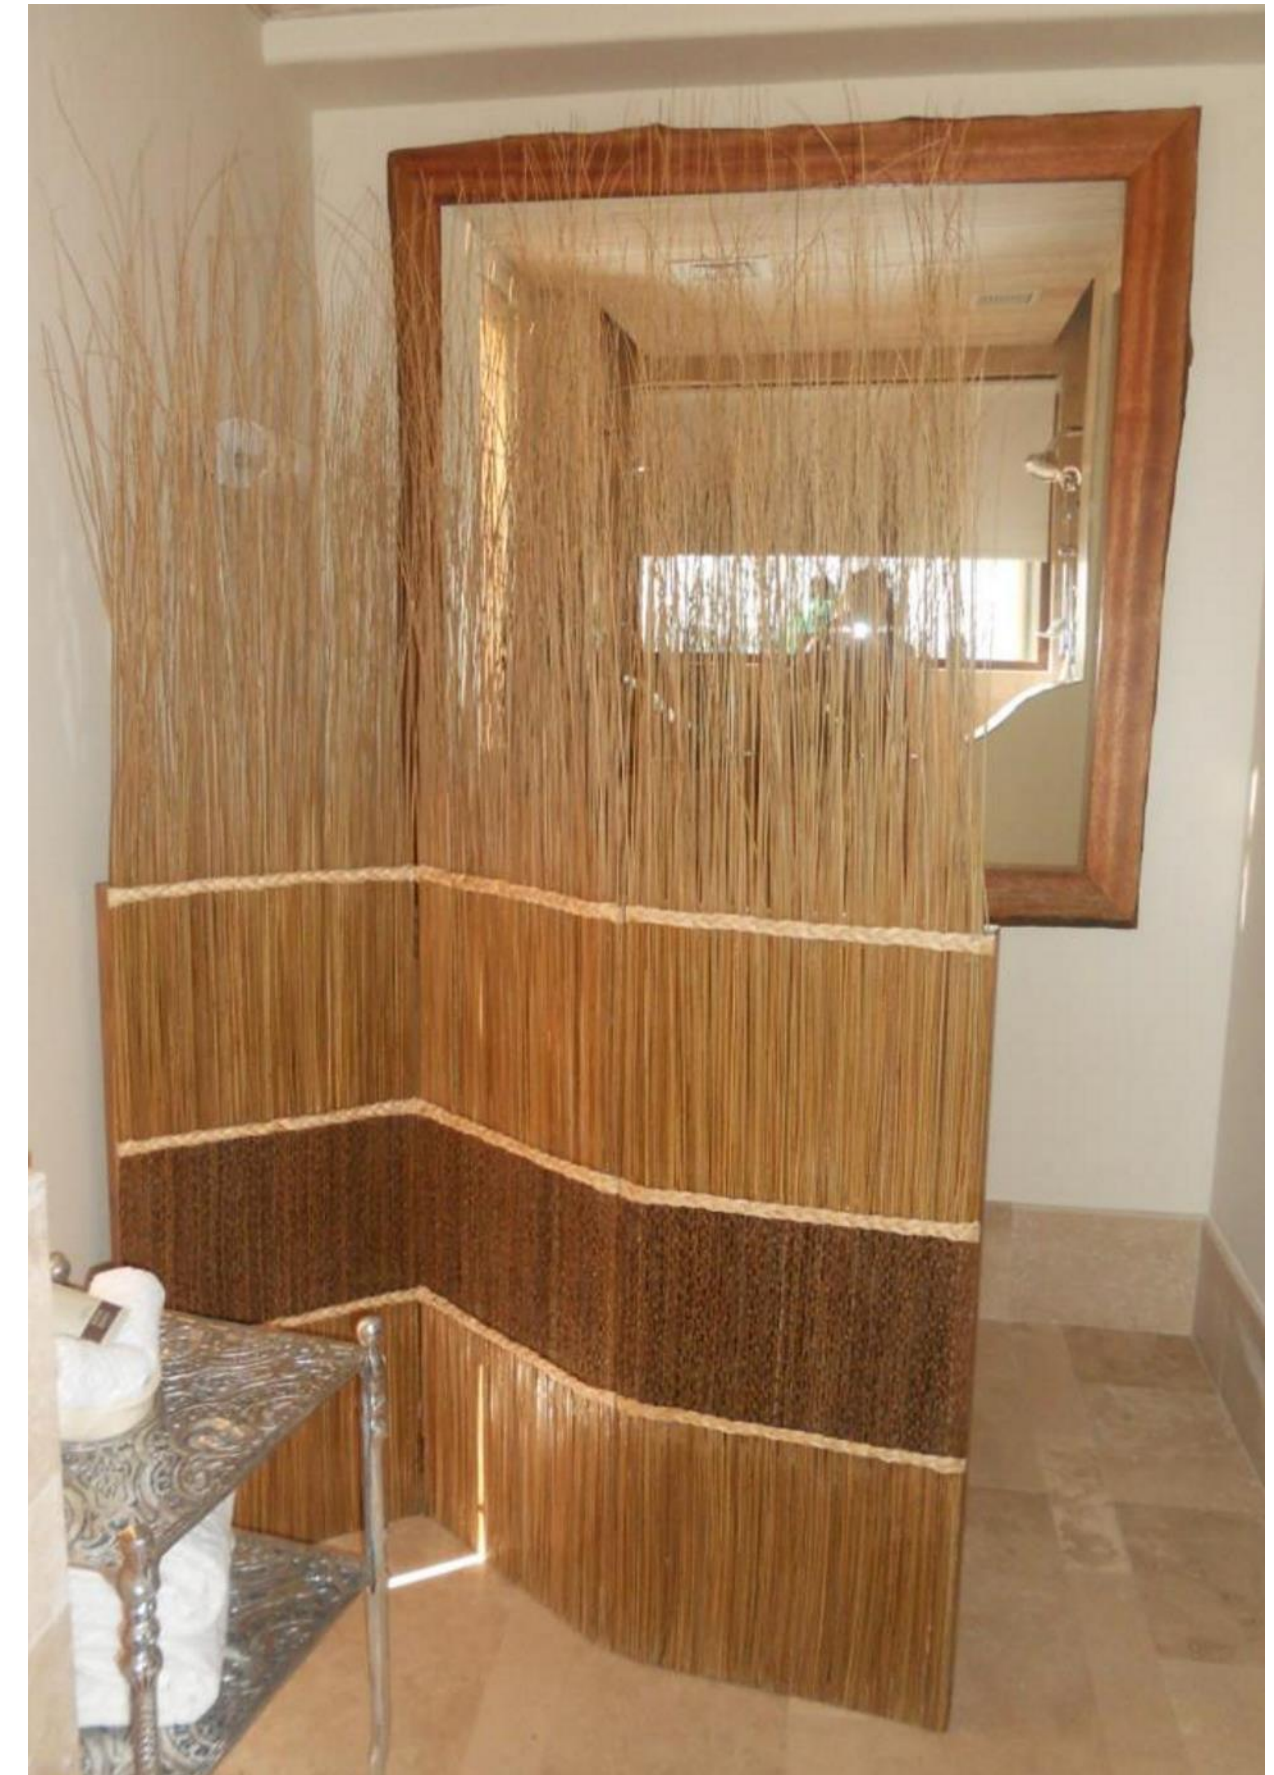

PACIFIC LOUNGE

*Meetings Paul Duesing Partners and Dco Creative Team
Sole Mio Project*

MUKUL RESORT & SPA

DCO LOUNGE

OCEAN STONE TABLE

NATURAL SCREEN

MUKUL RESORT & SPA

BUTTERFLY TABLE