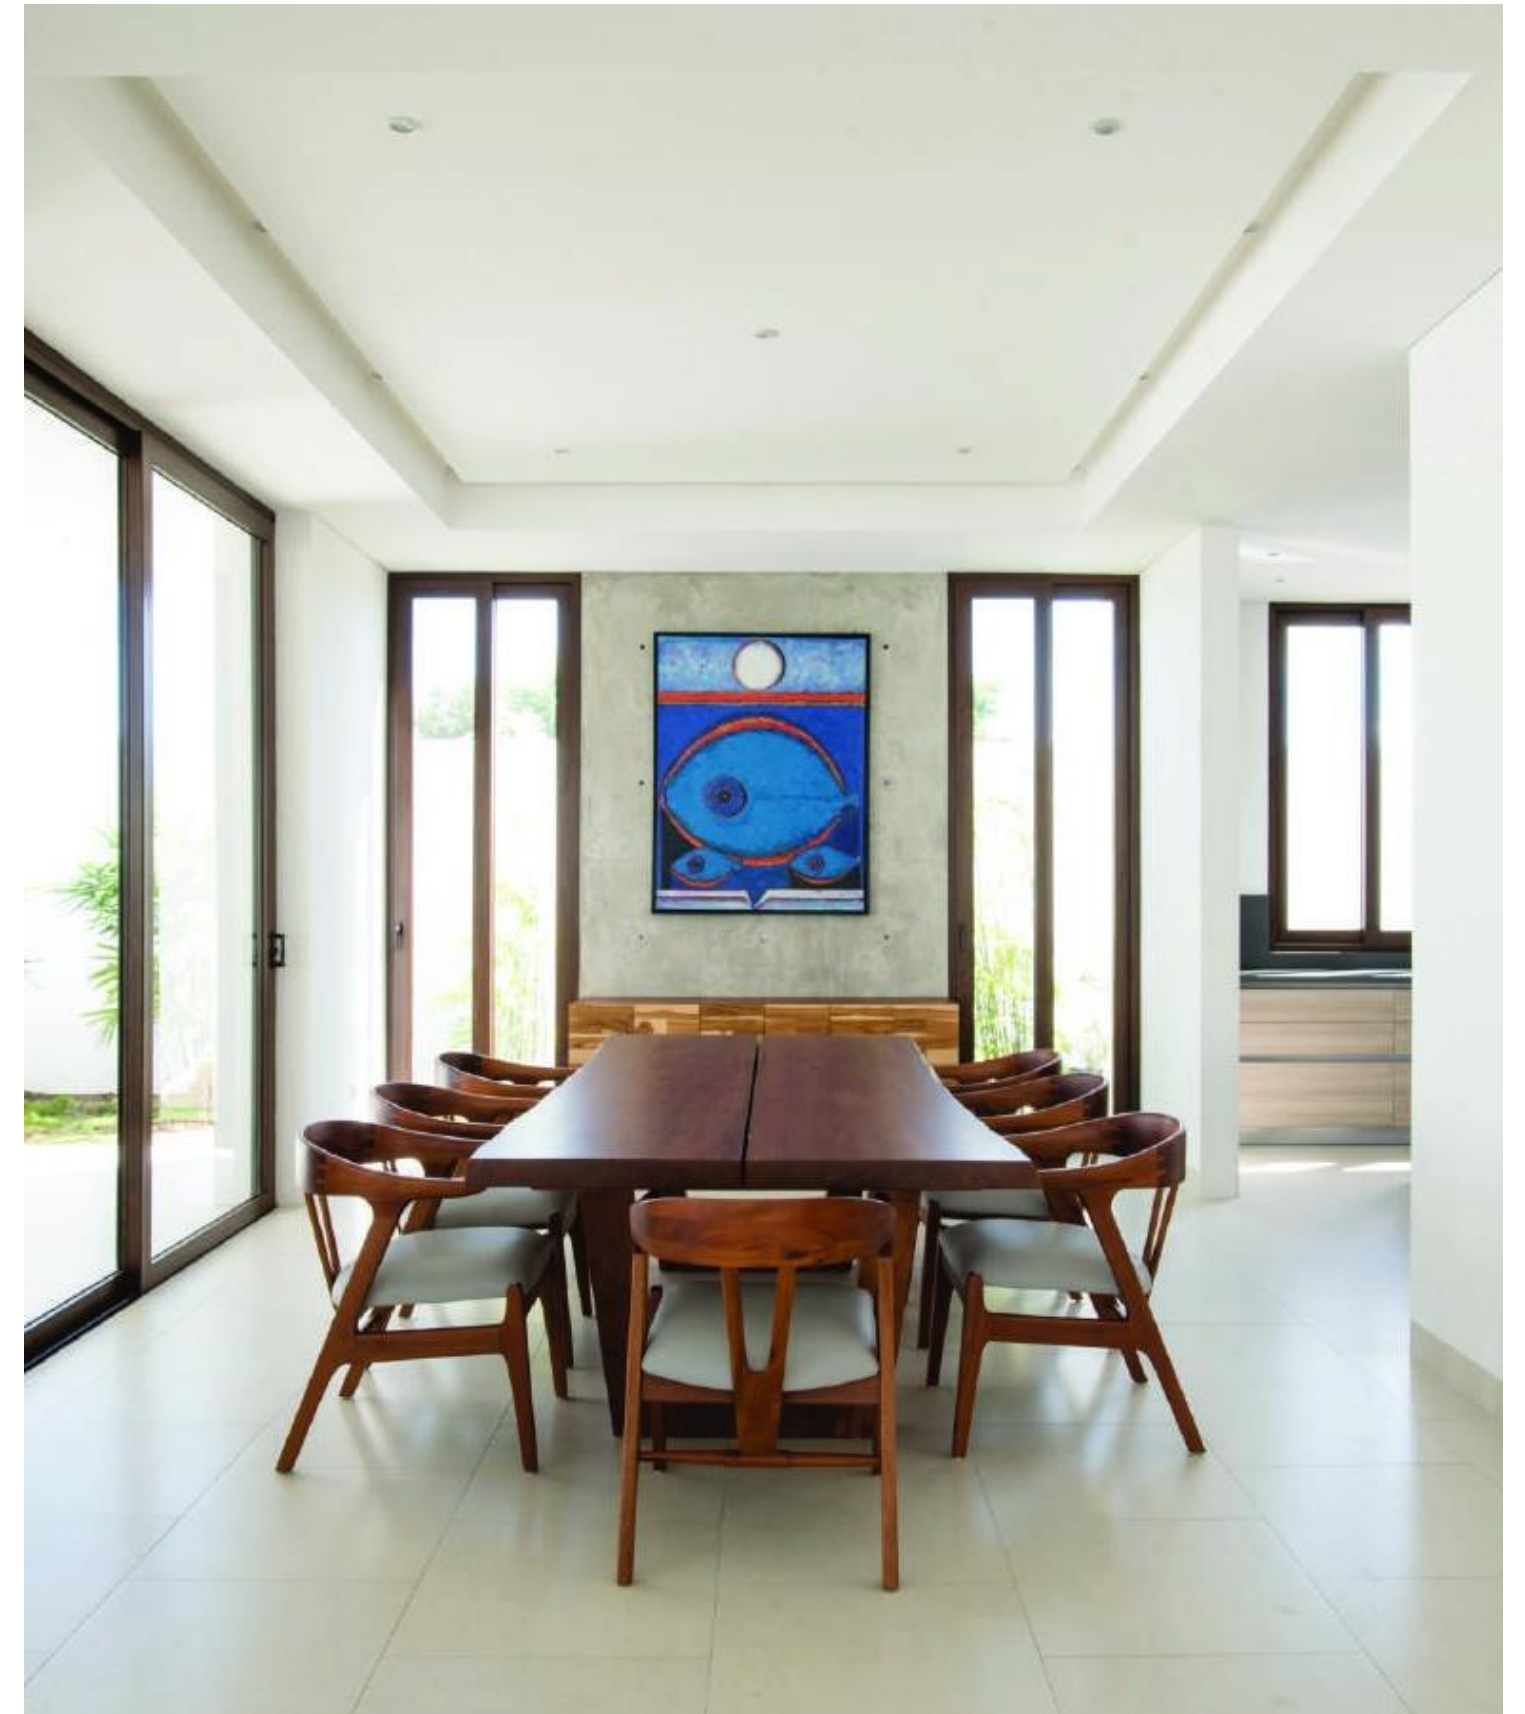

VENUS
RESIDENCE