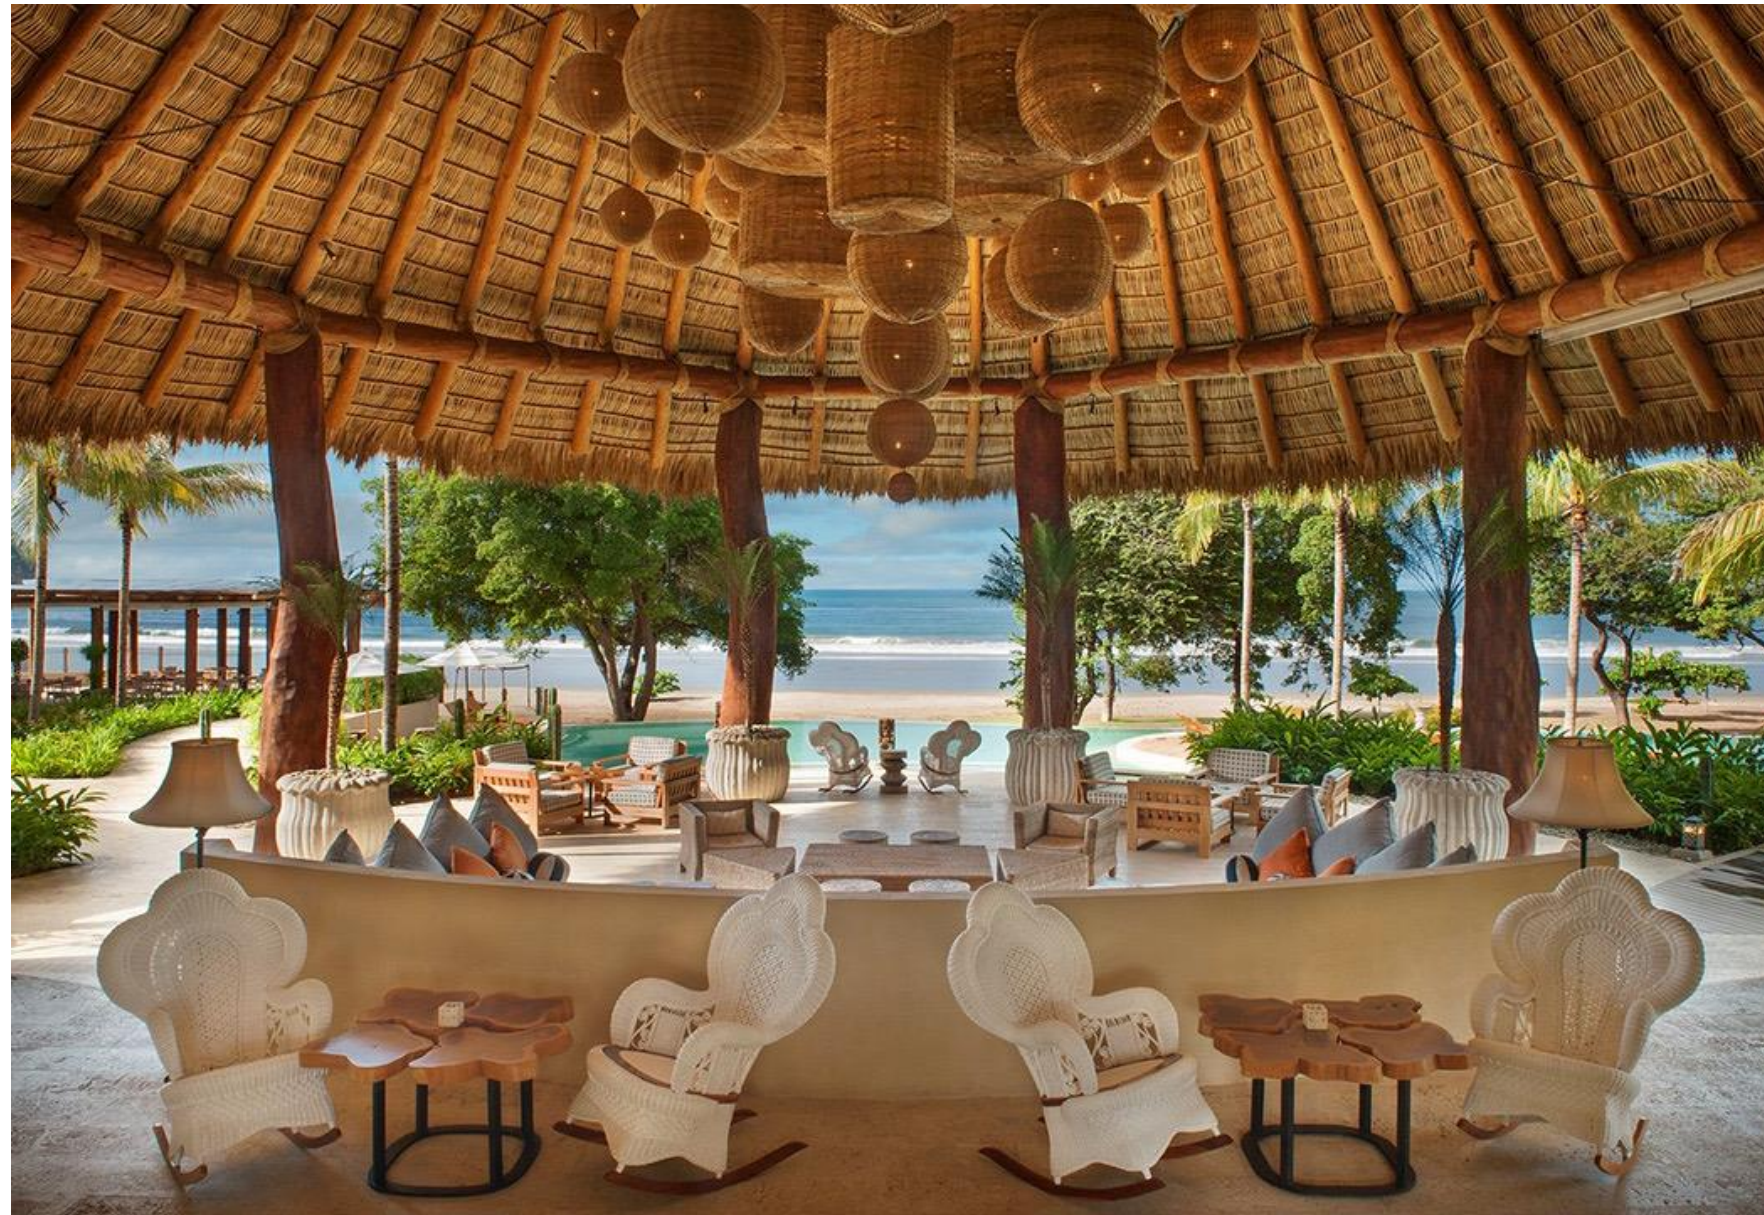

PACIFIC LOUNGE

*Meetings Paul Duesing Partners and Dco Creative Team
Sole Mio Project*

MUKUL RESORT & SPA

DCO LOUNGE

OCEAN STONE TABLE

NATURAL SCREEN

MUKUL RESORT & SPA

BUTTERFLY TABLE